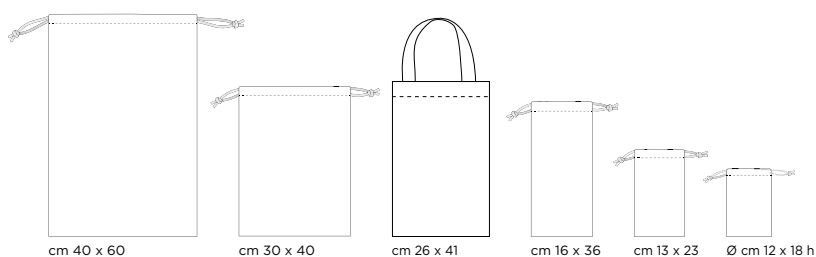

EMBROIDERED BAGS

LBA165022 - white laundry bag with strings
cm 40 x 60

LBA165024 - colored laundry bag with strings
cm 40 x 60

Materials: cotton 180 g / 6,35 oz

Customization: embroidery on one side

Details: with strings

LBA90451N - slipper bag with strings
embroidery on one side
cm 16 x 36

LBA6630210N - amenities bag with strings
serigraphy printing
cm 13 x 23

LBA6630212N - amenities bag with strings
embroidery
cm 13 x 23

LBA66235N - toilet paper roll bag with strings
embroidery
Ø cm 12 x 18 h

LBA24608N - newspaper sachet for 1/8 fold newspaper
with 1 handle
embroidery
cm 26 x 41

Materials: cotton 110 g / 3,88 oz

LBA17104 - white shoe bag with external and internal gauze
cm 30 x 40

LBA1710401 - colored shoe bag with external and internal gauze
cm 30 x 40

Materials: cotton cloth 90 g / 3,17 oz

Customization: embroidery on one side

Details: with strings