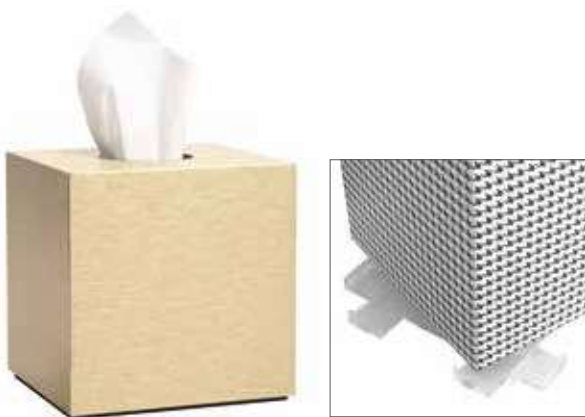

B05128

Materials: gold alluminum

Details: bottom and lid, silicon tips

TOOTHBRUSH HOLDER (cm 10 x 10,5 - 8)

LBA9921606

Materials: gold alluminum

PAPER TISSUES DISPENSER (cm 13,2 x 13,5 - 12,2)

LBA9860403

Materials: gold alluminum

Details: for **LBA98701N**

Options:

LBA98209 - PETG transparent tissue box riser 

BAMBOO COLLECTION

MADE IN ITALY

The BAMBOO collection is made entirely with bamboo fibre and it offers an alternative to traditional plastic or fragile bath accessories. SC certified bamboo fibers are combined with 100% food grade melamine resin. All products are free of BPA, PVC, or Phthalates, they are impact resistant, dishwasher safe and suitable for hot and cold food and liquids.