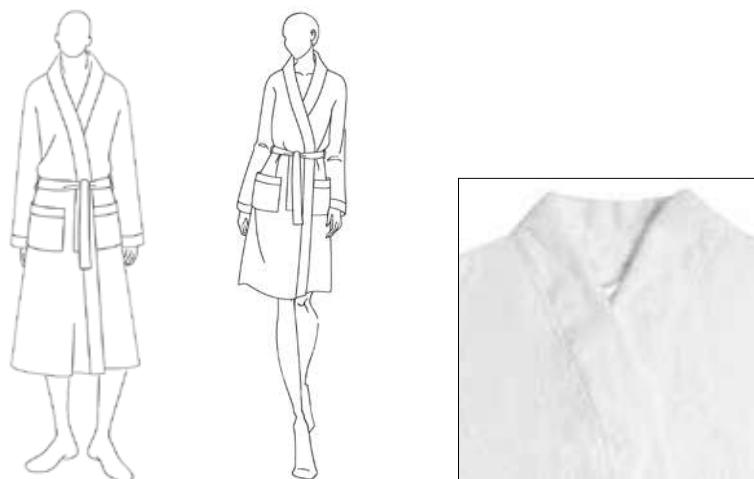

“KIOTO” KIMONO BATHROBE

#LABSPUGN0526 - S/M

#LABSPUGN0525 - L/XL

Materials: 100% Cotton - 400 g/mq

Colors: white

Customization: embroidery

Details: belt, kimono collar

Options: neutral version

#LABSPUGN0521 - S/M

#LABSPUGN0520 - L/XL