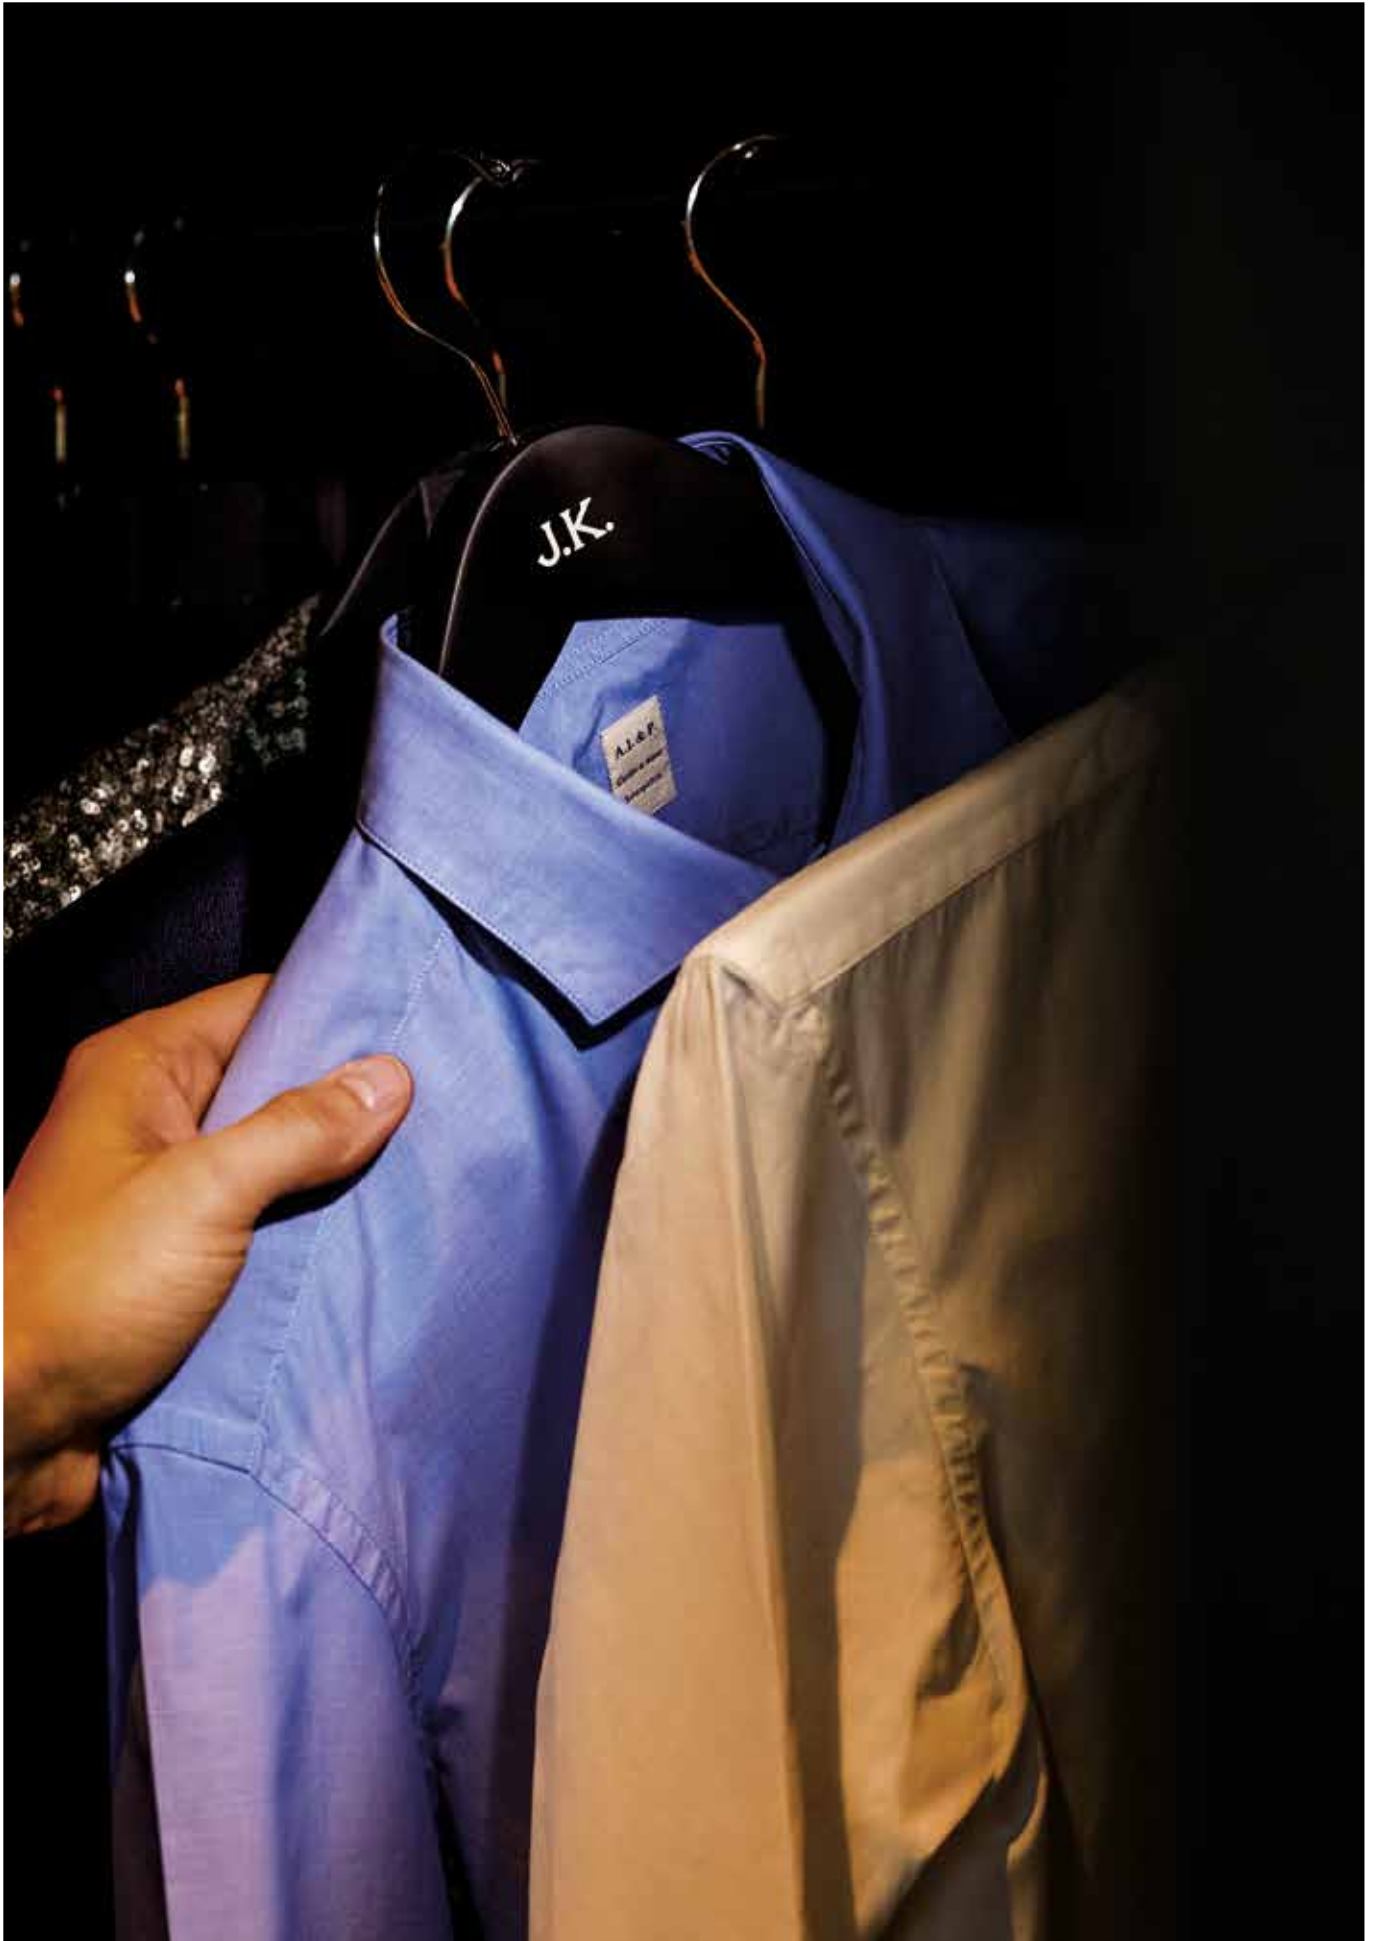

Customization: serigraphy printing

**ACCESSORIES
FOR THE WARDROBE**

HANGER "XL" (width cm 45)

- LBA106003** - man-chromed hook
- LBA106004** - woman-chromed hook and clips

Options: neutral version

- LBA106001** - man-chromed hook
- LBA106002** - woman-chromed hook and clips