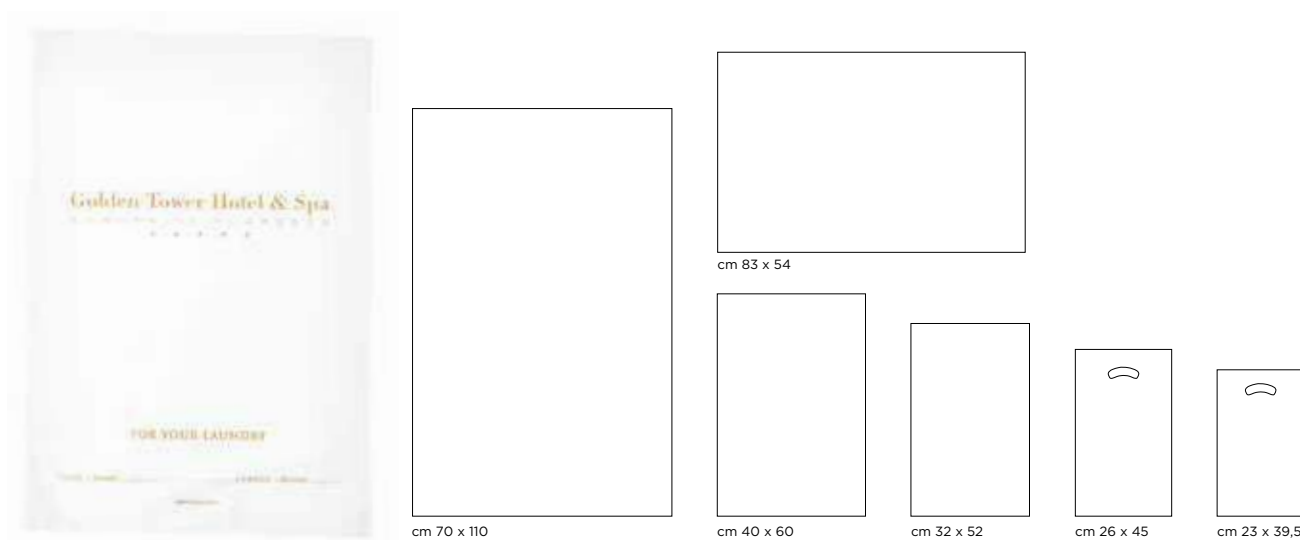

Materials: paper
Customization: offset printing

PAPER LAUNDRY BAG WITH HANDLE (cm 45 x 50)

- LBA16450** - light brown
- LBA16451** - white

Materials: 100% recycled paper
Customization: offset printing
Details: die-cut handle