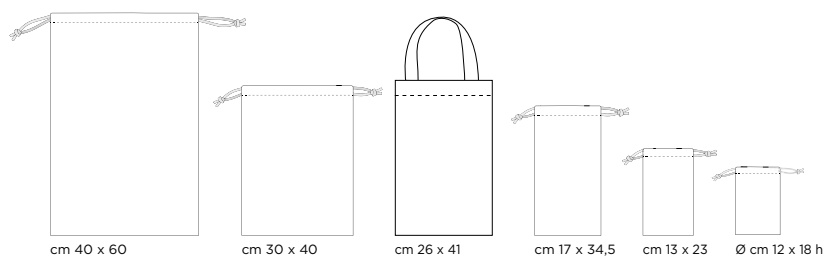

black
47

dove grey
60

GREEN BAGS

LBA66110 - laundry bag with strings
cm 40 x 60

LBA17115 - shoe bag with strings
cm 30 x 40

LBA6630218 - slippers bag with strings
cm 17 x 34,5

LBA6610303 - amenities bag with strings
cm 13 x 23