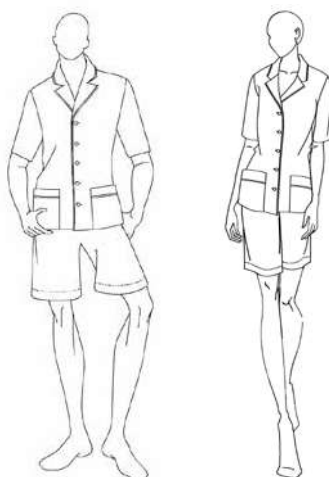

“PJ C” SHORT PAJAMAS

#LAB0016001 ... #LAB0016005

kit 10 pz S/M + 10 pz L/XL

Materials: 100% sateen cotton - Made in Italy

Colors: pearl grey - blue - natural white - black - mink

Details: jacket with buttons and short pants with piping

Options:

#LAB0016011 ... #LAB0016015 - kit 10 pz S/M + 10 pz L/XL packed in single gift bag

#LAB0016006 - kit 10 pz S/M + 10 pz L/XL with embroidery

#LAB0016016 - kit 10 pz S/M + 10 pz L/XL with embroidery packed in single gift bag