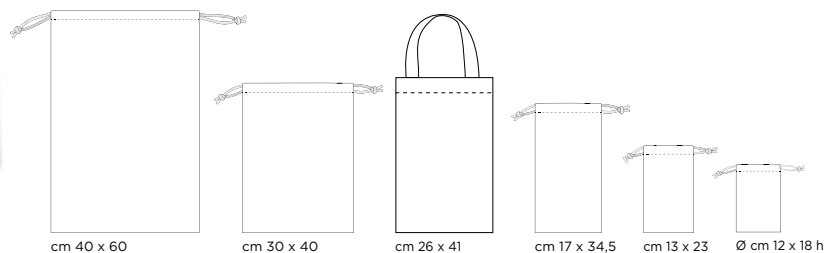

GREEN BAGS

LBA66110 - laundry bag with strings
cm 40 x 60

LBA17115 - shoe bag with strings
cm 30 x 40

LBA6630218 - slippers bag with strings
cm 17 x 34,5

LBA6610303 - amenities bag with strings
cm 13 x 23

LBA24610 - newspaper sachet for 1/8 fold newspaper
with 1 handle
cm 26 x 41

LBA66234 - toilet paper roll bag with strings
Ø cm 12 x 18 h

Materials: natural color organic cotton certified GOTS
115 g / 4,05 oz

Customization: water based serigraphy printing
Details: with natural-colored cotton strings